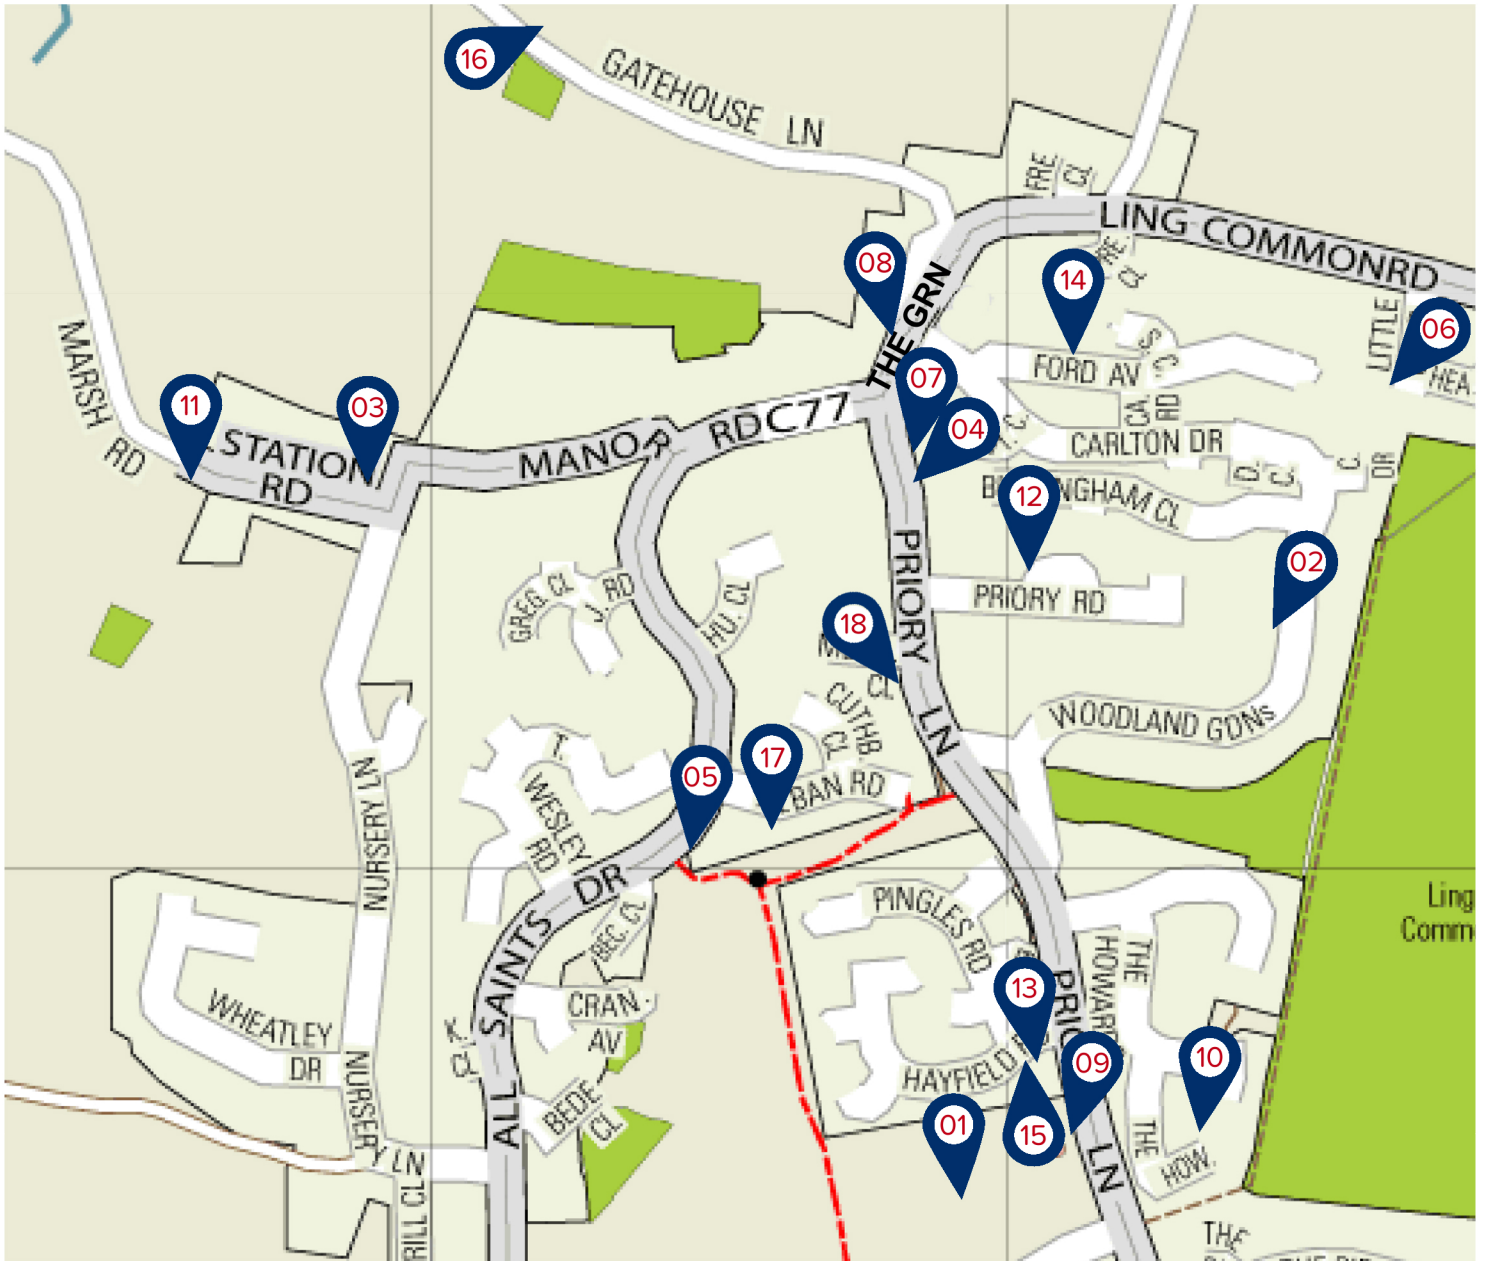

Scarecrow Trail

Competition

Entry No.	Address
01	North Wootton Pre-school, St Augustines Wy, PE30 3TE
02	51 Woodland Gardens, PE30 3PX
03	Harvest House, Station Road, PE30 3QH
04	Wisteria Cottage, Priory Lane, PE30 3PT
05	28 All Saints Drive, PE30 3RY
06	Aycliffe, Little Carr Road, PE30 3RQ
07	54 Priory Lane, PE30 3PT
08	The Old Post Office, 12 The Green, PE30 3RD
09	North Wootton Academy, Priory Lane, PE30 3PT

10	36 The Howards, PE30 3RS
11	Scout & Guide HQ, Station Road, PE30 3QH
12	56 Priory Road, PE30 3PY
13	5 Hayfield Road, PE30 3RR
14	11 Ford Avenue, PE30 3QS
15	7 Hayfield Road, PE30 3RR
16	West Norfolk Rugby Club, Gatehouse Ln, PE30 3RJ
17	6 Alban Road, PE30 3XF
18	1 Meadow Close

Vote for your favourite on our website:

northwoottonvillagehall.org.uk/coronation-scarecrow-trail